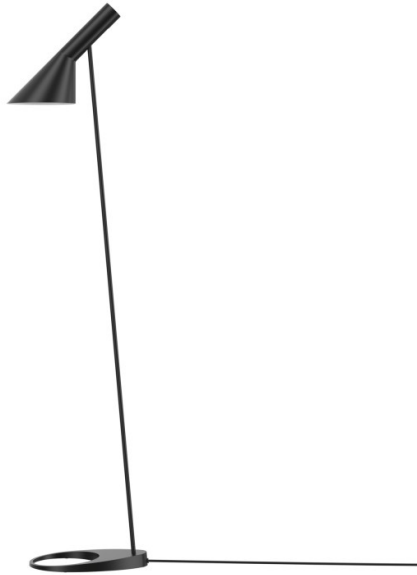

**louis poulsen**

# Louis Poulsen AJ Floor Lamp

LA4686

SOURCE: <https://www.davidvillagelighting.co.uk/product/Louis-Poulsen-AJ-Floor-Lamp/17733>

### Louis Poulsen AJ Floor Lamp

The Louis Poulsen AJ Floor Lamp was originally made for the SAS Royal Hotel in Copenhagen in 1960 by Arne Jacobsen, who designed everything from the building to the furniture and finishes inside. The AJ Floor Lamp is eye-catching yet subtle within its surroundings, emitting a downward-directed light that is warm and inviting. The shade can be moved and swivelled, allowing you to easily direct the light where needed, making it perfect for reading and tasks.