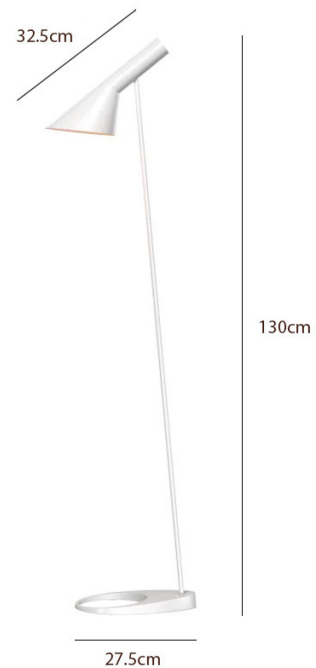

### Louis Poulsen AJ Floor Lamp

The Louis Poulsen AJ Floor Lamp was originally made for the SAS Royal Hotel in Copenhagen in 1960 by Arne Jacobsen, who designed everything from the building to the furniture and finishes inside. The AJ Floor Lamp is eye-catching yet subtle within its surroundings, emitting a downward-directed light that is warm and inviting. The shade can be moved and swivelled, allowing you to easily direct the light where needed, making it perfect for reading and tasks.

## PRODUCT SPECIFICATION

- Light Source:** 1 x Max 7W E27 LED (Excluded)
- IP Code:** 20
- Dimming:** In-line on/off switch included on cable.
- Dimensions:** Height: 130cm  
Shade Length: 32.5cm  
Base: Ø27.5cm  
Cable Length: 260cm