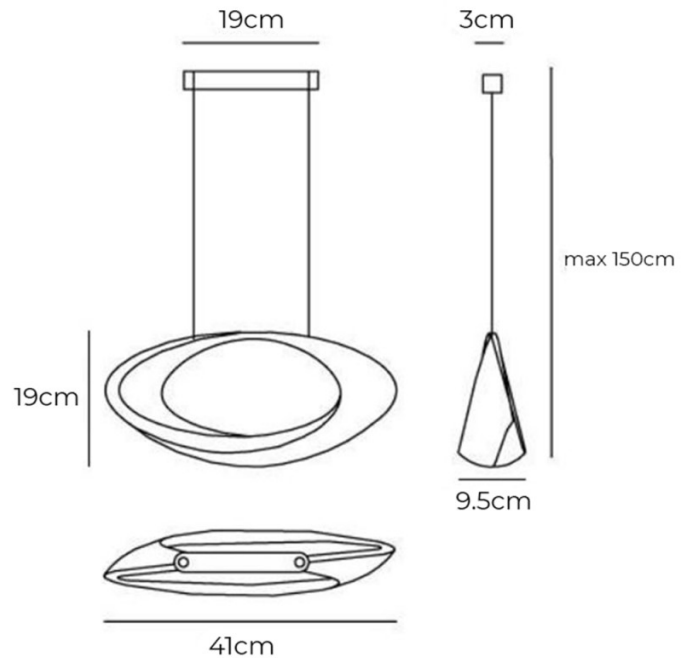

Boasting a unique silhouette, the Artemide Cabildo Suspension was designed by Eric Sole and won the Good Design Award from the Chicago Athenaeum in 2008. This luminaire is a stunning example of how lighting and sculpture meet; its minimalist design is further enhanced by the play of light created by the curved shape of the shade.

PRODUCT SPECIFICATION

- Light Source:** 2700K: 44W, 2700K, 2641 Lumens
3000K: 44W, 3000K, 2824 Lumens
- IP Code:** 20
- Dimming:** Push to make/switch dimming, dimmable using push-to-make switches. Please consult your electrician; additional wiring may be required on site.
- Dimensions:** Width: 41cm
Depth: 19cm
Maximum Cable Length: 150cm
Ceiling Canopy: 19.7cm x 9.5cm