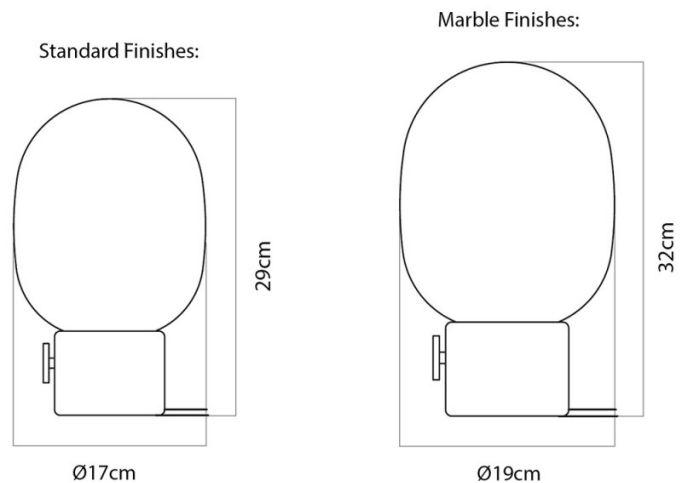

Audo Copenhagen JWDA Table Lamp

LA5492/M

SOURCE: <https://www.davidvillagelighting.co.uk/product/Audo-Copenhagen-JWDA-Table-Lamp/19180>

PRODUCT DESCRIPTION

Designer: Jonas Wagell

JWDA Table Lamp by Audo Copenhagen

The JWDA table lamp was designed by Jonas Wagell and has become an instant classic in modern lighting design. The table light explores natural contrasts as a rounded opal glass lampshade sits on a sturdy and solid base. The base is made in several different materials such as marble, concrete and metal, exploring the countless possibilities of top-quality and superior materials.

The JWDA table light comes in eight different finishes and is equipped with a chic dimmer switch on the front of the base which differs in colour depending on the base finish you choose. The glass lampshade conceals the light bulb, providing a warm and effective illumination that is perfect for an atmospheric glow. Use in a wide variety of settings for an alluring and stylish solution that will stand the test of time.

Please note, the two marble finishes are slightly larger in size than the six other finishes available to purchase.

PRODUCT SPECIFICATION

Light Source: 1 x Max 3.5W G9 (Included)

IP Code: 20

Dimming: Integrated dimmer on the product.

Dimensions: Other Finishes:
Ø17cm
Height: 29cm

Marble Finishes:
Ø19cm
Height: 32cm

Cable Length: 200cm