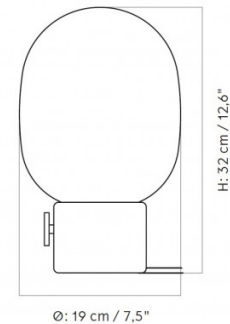

Please note, the two marble finishes are slightly larger in size than the six other finishes available to purchase.

PRODUCT SPECIFICATION

Light Source: 1 x Max 3.5W G9 (Included)

IP Code: 20

Dimming: Integrated dimmer on the product.

Dimensions: Other Finishes:
 Ø17cm
 Height: 29cm

Marble Finishes:
 Ø19cm
 Height: 32cm

Cable Length: 200cm

Other Finishes

Marble Finishes

For all sales and technical enquiries, please contact:

+44 (0)114 263 4266