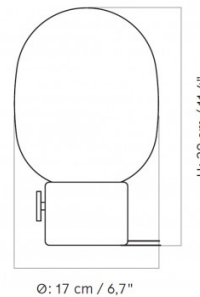

Please note, the two marble finishes are slightly larger in size than the six other finishes available to purchase.

PRODUCT SPECIFICATION

Light Source: 1 x Max 3.5W G9 (Included)

IP Code: 20

Dimming: Integrated dimmer on the product.

Dimensions: Other Finishes:
 Ø17cm
 Height: 29cm

Marble Finishes:
 Ø19cm
 Height: 32cm

Cable Length: 200cm

Other Finishes

Marble Finishes

For all sales and technical enquiries, please contact:

+44 (0)114 263 4266