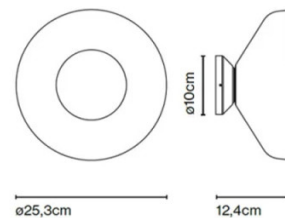

PRODUCT SPECIFICATION

- Light Source:** 12.3W, 2700K, 416 Lumens
- IP Code:** 20
- Dimming:** Dimmable via Triac dimming.
- Dimensions:** Shade: Ø25.3cm
Depth: 12.4cm
Wall Plate: Ø10cm

For all sales and technical enquiries, please contact: