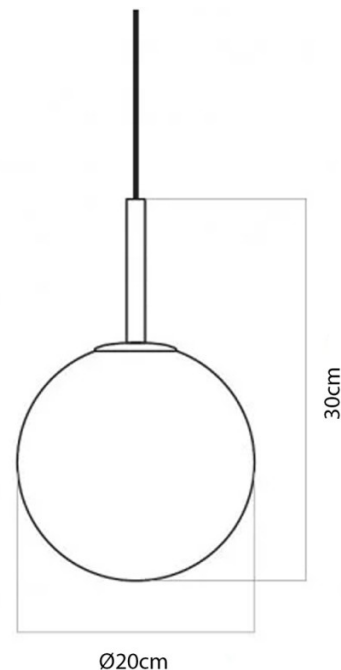

The simplistic and modern design makes the TR Bulb pendant light perfect to use as a main light in smaller spaces or in multiple for bigger spaces. You can hang this pendant lamp over tables, cluster in a reception room or simply hang in the middle of a lounge. Match with other lights from the [Audo Copenhagen TR Bulb collection](#) to create a consistent design scheme throughout your interior.

The bulb is integrated within the shade itself and; therefore, the shade and bulb need to be replaced as a whole. Please [contact us for more information and pricing.](#)

PRODUCT SPECIFICATION

Light Source: 1 x Max 6.5W E27 LED (included)

IP Code: 20

Dimming: Dimmable via mains phase dimming.

Dimensions: Shade: Ø20cm
Height: 30cm
Ceiling Canopy: Ø11.5cm
Cable Length: 300cm

For all sales and technical enquiries, please contact:

+44 (0)114 263 4266