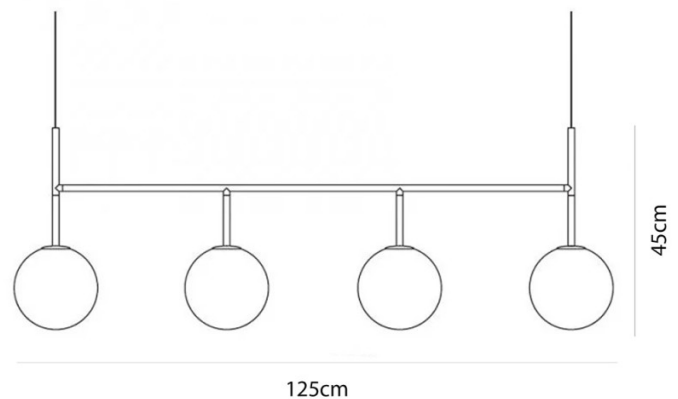

Audo Copenhagen TR Bulb Suspension Frame

LA5533/R

SOURCE: <https://www.davidvillagelighting.co.uk/product/Audo-Copenhagen-TR-Bulb-Suspension-Frame/19204>

PRODUCT DESCRIPTION

Designer: Tim Rundle

TR Bulb Suspension Frame by Audo Copenhagen

Designed by Tim Rundle, the TR Bulb suspension frame uses simplistic and practical ideals to produce a stunning centrepiece light, perfect for many rooms. The suspension frame holds four TR Bulb pendants which are made from lovely matt opal glass, diffusing the light and create a warm and effective glow.

The bulb is integrated within the shade itself and; therefore, the shade and bulb need to be replaced as a whole. Please [contact us for more information and pricing.](#)

PRODUCT SPECIFICATION

- Light Source:** 4 x Max 6.5W E27 LED (included)
- IP Code:** 20
- Dimming:** Dimmable via mains phase dimming.
- Dimensions:** Each Shade: Ø20cm
Height: 45cm
Width: 125cm
Ceiling Canopy: Ø11.5cm
Cable Length: 300cm