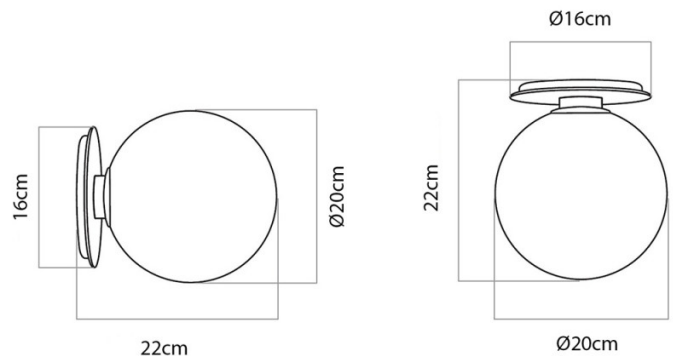

**The bulb is integrated within the shade itself and therefore, the shade and bulb need to be replaced as a whole. Please [contact us](#) for more information and pricing.**

## PRODUCT SPECIFICATION

**Light Source:** 1 x Max 6.5W E27 LED (included)

**IP Code:** 20

**Dimming:** Dimmable via mains phase dimming.

**Dimensions:** Shade: Ø20cm  
Depth: 22cm  
Height: 22cm  
Base: Ø16cm