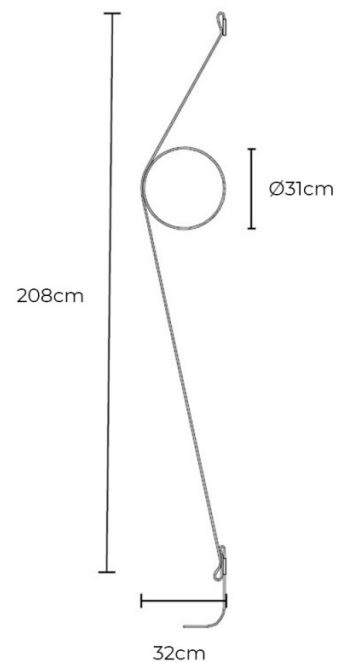

Available with a grey cable and four ring colours, gold, grey, black or white, this contemporary wall light can be used to create a bespoke design to suit your room and interior perfectly. The unique design of the Flos Wirering includes a body in calendared, extruded aluminium with a galvanised or varnished finish, and a special tangent cable made from coloured rubber which provides the power supply. The cable is fixed to the wall with ABS joints in the same finish as the ring. The cable includes an in-line dimmer, allowing you to personalise the lighting output to create the ambience you prefer.

PRODUCT SPECIFICATION

Light Source: 16W, 2700K, 712 Lumens

IP Code: 20

Dimming: In-line dimmer included on cable.

Dimensions: Ring: Ø31cm
Height: 208cm
Depth: 32cm
Cable Length: 250cm

For all sales and technical enquiries, please contact: