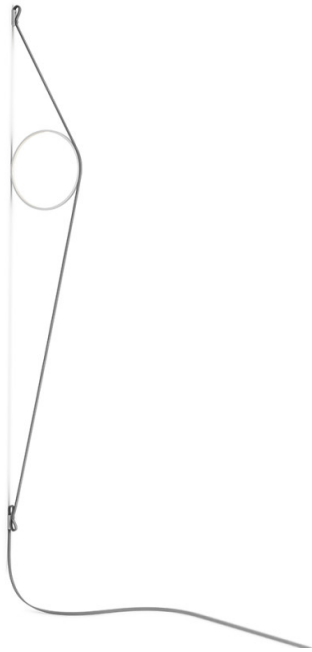

FLOS

Flos Wirering LED Wall Light

LA5573/W

SOURCE: <https://www.davidvillagelighting.co.uk/product/Flos-Wirering-LED-Wall-Light/19272>

PRODUCT DESCRIPTION

Designer: Formafantasma

Flos Wirering LED Wall Light

The Flos Wirering LED Wall Light by designer Formafantasma is an innovative and contemporary design providing indirect light emission. Stripped back to its most essential elements, offering beauty never seen before from a wall sconce, the Flos Wirering Wall Light makes a statement about minimalist design and its decorative impact.

Available with a grey cable and four ring colours, gold, grey, black or white, this contemporary wall light can be used to create a bespoke design to suit your room and interior perfectly. The unique design of the Flos Wirering includes a body in calendared, extruded aluminium with a galvanised or varnished finish, and a special tangent cable made from coloured rubber which provides the power supply. The cable is fixed to the wall with ABS joints in the same finish as the ring. The cable includes an in-line dimmer, allowing you to personalise the lighting output to create the ambience you prefer.

PRODUCT SPECIFICATION

Light Source: 16W, 2700K, 712 Lumens

IP Code: 20

Dimming: In-line dimmer included on cable.

Dimensions: Ring: Ø31cm
Height: 208cm
Depth: 32cm
Cable Length: 250cm

For all sales and technical enquiries, please contact: