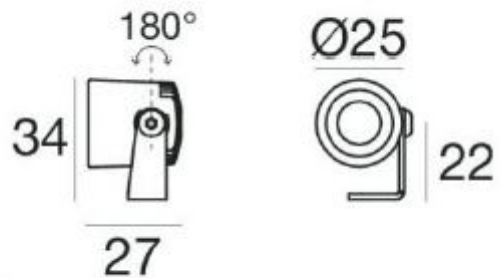

Miniature detail spotlight featuring an adjustable light source with up to 180° rotation and a wide beam angle of 53°. The Ledy Pro Spotlight is perfect for lighting roof lights, feature coving, bookshelves and stand-out architectural features, creating a subtle light effect that encourages dynamic scene setting.

PRODUCT SPECIFICATION

Light Source: 3W, 3000K, 313 Lumens

IP Code: 40

Dimensions: Ø2.5cm
Max. Length: 3.4cm
Depth: 2.7cm

For all sales and technical enquiries, please contact:

+44 (0)114 263 4266

info@davidvillagelighting.co.uk