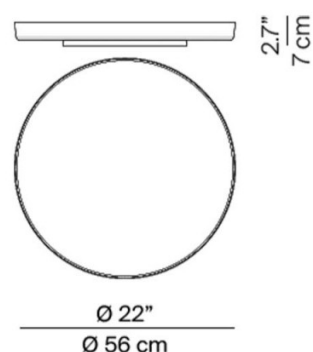

PRODUCT SPECIFICATION

- Light Source:** 39W, 2700K, 3753 Lumens
- IP Code:** 20
- Dimming:** Dimmable via Push/DALI dimming systems. Please consult your electrician, additional wiring may be required on site.
- Dimensions:** Depth: 7cm
Ø56cm