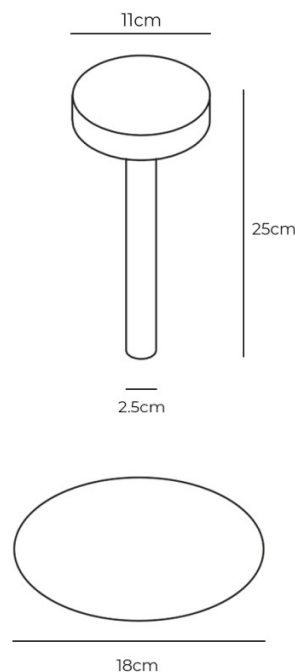

PRODUCT SPECIFICATION

Light Source: 2W, 3000K, 180 Lumens

IP Code: 20

Dimming: Integrated dimmer on the product.

Dimensions: Shade: Ø11cm
Height: 25cm
Body: Ø2.5cm

For all sales and technical enquiries, please contact: