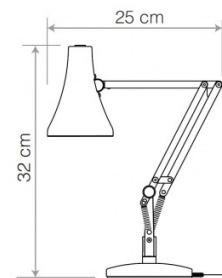

## PRODUCT SPECIFICATION

- Light Source:** 6W, 3000K, 470 Lumens
- IP Code:** 20
- Dimming:** Integrated dimmer on the product.
- Dimensions:**
  - Shade: Ø9.2cm
  - Shade Height: 12.7cm
  - Base: Ø12cm
  - Maximum Vertical Reach: 50cm
  - Cable Length: 150cm