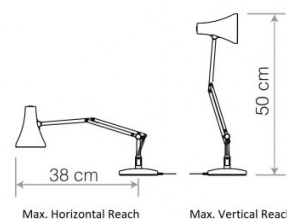

### Anglepoise Type 90 Mini Mini Desk Lamp

Launched in 2018, the Type 90 Mini Mini Table Lamp is a revolutionary lamp dedicated to helping you complete tasks. Its compact form adds to the lamp's versatility, enhancing its portability while allowing it to fit in smaller spaces. Inspired by the iconic Anglepoise spring-balanced designs, the Type 90 Mini Mini can be easily moved and adjusted for precise and focused lighting.

## PRODUCT SPECIFICATION

- Light Source:** 6W, 3000K, 470 Lumens
- IP Code:** 20
- Dimming:** Integrated dimmer on the product.
- Dimensions:**
  - Shade: Ø9.2cm
  - Shade Height: 12.7cm
  - Base: Ø12cm
  - Maximum Vertical Reach: 50cm
  - Cable Length: 150cm