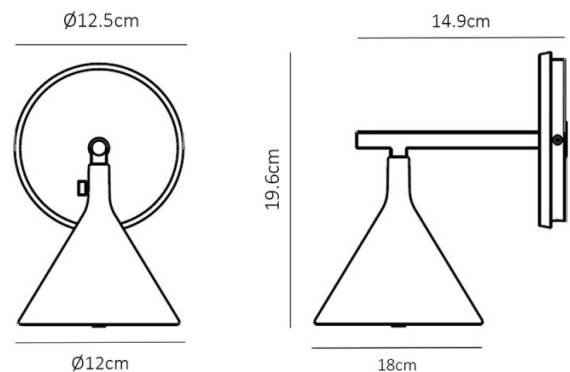

Please Note: The Cast Sconce Light is supplied with a cable and plug, so it needs to be installed near a socket.

PRODUCT SPECIFICATION

Light Source: 3.6W, 2700K, 181 Lumens

IP Code: 20

Dimming: In-line dimmer switch included on cable.

Dimensions: Shade: Ø12cm
Depth: 18cm
Height: 19.6cm
Wall Mount: Ø12.5cm
Cable Length: 200cm

For all sales and technical enquiries, please contact:

+44 (0)114 263 4266

info@davidvillagelighting.co.uk

www.davidvillagelighting.co.uk