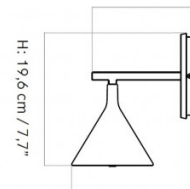

The Cast Sconce light is supplied with a cable and plug so needs to be installed near a socket. Alternatively, you can take off the cable to hard-wire into the mains electricity.

PRODUCT SPECIFICATION

Light Source: 3.6W, 2700K, 181 Lumens

IP Code: 20

Dimming: In line dimmer switch included on cable.

Dimensions: Shade: Ø12cm
Depth: 18cm
Height: 19.6cm
Wall Mount: Ø12.5cm
Cable Length: 200cm

Ø: 12,5 cm / 4,92"

Ø: 12 cm / 4,7"

D: 14,9 cm / 5,9"

D: 18 cm / 7,09"

H: 19,6 cm / 7,7"

For all sales and technical enquiries, please contact:

+44 (0)114 263 4266

info@davidvillagelighting.co.uk

www.davidvillagelighting.co.uk