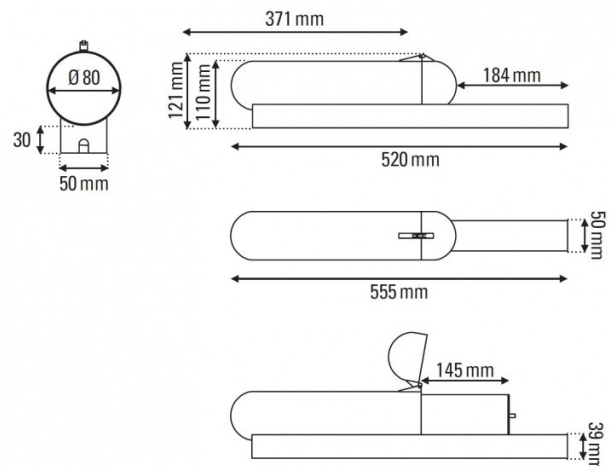

DCW éditions ISP LED Table Lamp

LA5863

SOURCE: <https://www.davidvillagelighting.co.uk/product/DCW-ditions-ISP-LED-Table-Lamp/19817>

PRODUCT DESCRIPTION

Designer: Ilia Sergueïevitch Potemine

ISP LED Table Lamp by DCW éditions

The ISP table light is made from a beautiful brass capsule that holds the LED light source inside, sat atop a black marble or white marble base. The table lamp is switched on as the user opens the capsule and pulls out the light, being a mechanical marvel that will wow and amaze. The ISP can be used in many spaces to provide a welcoming and useful illumination and will be a talking point in the room. Contemporary and yet timeless, a true jewel of lighting design.

PRODUCT SPECIFICATION

- Light Source:** 8W, 2700K, 800 lumens
- IP Code:** 20
- Dimming:** Non-dimmable, pull and push on/off mechanism
- Dimensions:**
 - Ø8cm capsule
 - 55.5 cm full length
 - 5cm base width
 - 12.1cm height
 - 150cm cable length