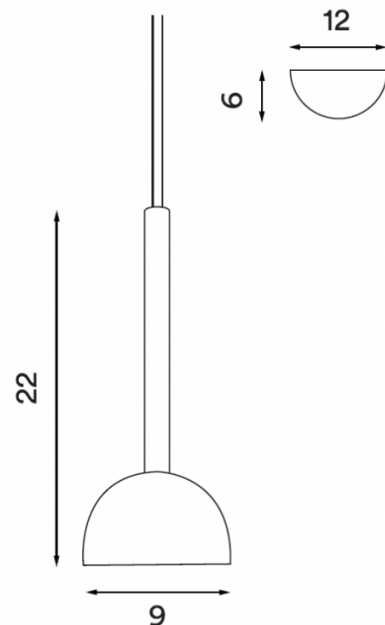

Northern Northern Blush LED Pendant

LA5875

SOURCE: <https://www.davidvillagelighting.co.uk/product/Northern-Blush-LED-Pendant/19831>

PRODUCT DESCRIPTION

Designer: Morten & Jonas

Northern Blush LED Pendant

Morten & Jonas designed the Blush Pendant for Northern. The attractive pendant has a sleek and simple form and blends seamlessly in with its interior. When illuminated, the light emanated paired with the bold colours of the shade allow the pendant to take centre stage with an eye-catching display. The Blush Pendant is part of [The Blush Collection](#) which features a wall light and rail pendant. These can be combined to create a cohesive display throughout your home.

The Blush Pendant is available in 3 bold finishes: Rusty Red, Black, and White. The inside of the shade is white, to optimise the reflection of light. The light emitted is a direct downward light, perfect for task lighting above a desk, kitchen island, or dining table. Alternatively, they can be installed in multiples in a row, running the length of a hallway. The Blush Pendant is ideal for both commercial and domestic interiors. With the freedom to mix and match the size and colours of your display, they are a versatile solution for a range of spaces.

PRODUCT SPECIFICATION

- Light Source:** 6W, 3000K, 550 Lumens
- IP Code:** 20
- Dimming:** Dimmable via mains phase dimming.
- Dimensions:** Shade: Ø9cm
Length: 22cm
Cable Length: 370cm

For all sales and technical enquiries, please contact: