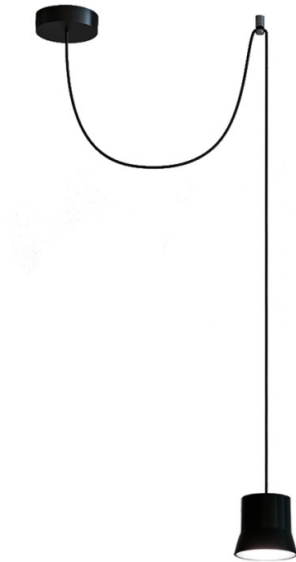

Artemide

Artemide Gio Light Decentrata LED Pendant

LA5923

SOURCE: <https://www.davidvillagelighting.co.uk/product/Artemide-Gio-Light-Decentrata-LED-Pendant/19897>

PRODUCT DESCRIPTION

Designer: Patrick Norguet

Artemide Giò Light Decentrata Suspension

Artemide Gio Light Decentrata is a functional and timeless designer pendant light, designed by Patrick Norguet, who envisioned a pendant with a focus on 'make more with less'. The Gio Light has a simple shape, made with injected aluminium, giving emphasis to the light itself. The pendant provides endless possibilities for interior designs, with a choice of 2 colour options, either black or white. You can mix and match and create your own unique interior. The off-centre feature permits the user to install the Gio Light in different heights, depending on the space or the decor.

The Gio Light Collection also includes the [single pendant](#), perfect for more compact spaces, or for creating a custom statement luminaire by combining multiples. A light for both residential and commercial settings, the Gio Light offers impeccable light and a unique modern look.