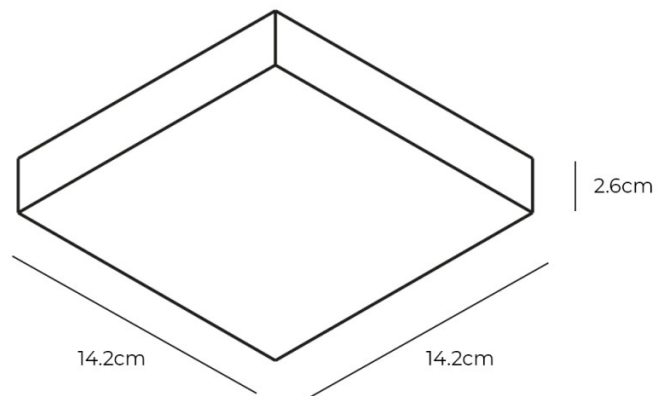

PRODUCT SPECIFICATION

- Light Source:** 18W, 3000K, 899 Lumens
- IP Code:** 20
- Dimming:** Dimmable via Triac dimming.
- Dimensions:** Width: 142cm
Length: 142cm
Height: 2.6cm

For all sales and technical enquiries, please contact: