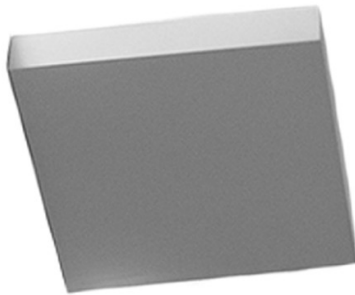

davide groppi

Davide Groppi Sol 1 LED Wall Light

LA5945

SOURCE: <https://www.davidvillagelighting.co.uk/product/Davide-Groppi-Sol-1-LED-Wall-Light/19997>

PRODUCT DESCRIPTION

Designer: Omar Carraglia

Davide Groppi Sol 1 LED Wall Light

Davide Groppi Sol 1 LED Wall Light was designed by Omar Carraglia in 2003. This wall light is designed as a pure form, serving as a simple yet elegant structure for the light source. By seamlessly incorporating light into the surrounding space, it becomes an integral architectural element, enhancing the overall design and functionality of the environment.

Sol 1 LED Wall Light is a square structure which can be positioned either as an up-light or down-light. Sol 1 can also be strategically positioned in multiples to produce an aesthetically pleasing sequence, resulting in a clean and striking ensemble. Available in a matte white colourway, this minimalistic wall light can be featured in both commercial and residential environments.

PRODUCT SPECIFICATION

- Light Source:** 18W, 3000K, 899 Lumens
- IP Code:** 20
- Dimming:** Dimmable via Triac dimming.
- Dimensions:** Width: 142cm
Length: 142cm
Height: 2.6cm

For all sales and technical enquiries, please contact: