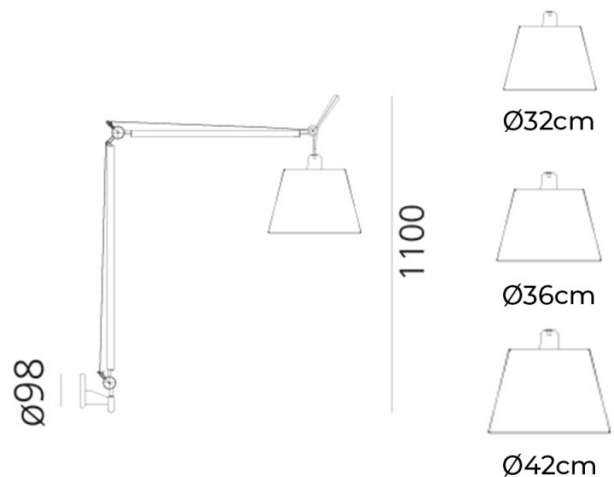

Artemide Tolomeo Mega Wall Light is available with an Aluminium body and Silk or Parchment shade, or with a Black body and Black fabric shade. Each shade option is available in 32cm, 36cm, or 42cm diffuser sizes. Best suited for lounges, bedrooms, reading areas, dining spaces, and hospitality interiors where a larger adjustable wall light is needed with a softer shade effect.

PRODUCT SPECIFICATION

Light Source: 1 x Max 21W E27 LED (Excluded)

IP Code: 20

Dimming: Integrated dimmer on the product.

Dimensions: Height: 110cm
Shade: Ø32cm, Ø36cm, or Ø42cm

For all sales and technical enquiries, please contact: