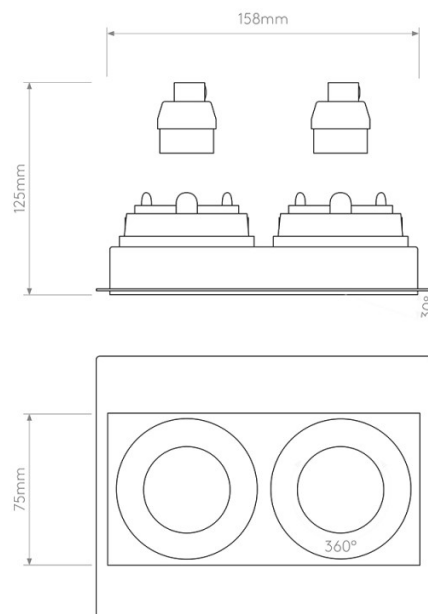

Each light can be tilted by 30° and rotated through 360°, so the output can be aimed after installation. This makes the fitting useful where two areas need to be lit from one ceiling position, such as along a hallway, across a kitchen worktop, towards a wall, or within a larger room where directional control is needed.

The Trimless Square Twin Adjustable Recessed Light is wired in, dimmable depending on the lamps selected, and requires no separate driver. It must be installed before the final plaster skim and is not suitable for mounting on flammable materials. Most suited to kitchens, hallways, living rooms, bedrooms, and new ceiling schemes where twin adjustable recessed lighting is required.

PRODUCT SPECIFICATION

Light Source: 2 x Max 6W LED GU10 (Excluded)

IP Code: 20

Dimming: Dimmable via mains phase dimming.

Dimensions: Height: 6.2cm
Width: 15.8cm
Depth: 7.5cm
Cut Out Hole Length: 16.2cm,
Cut Out Hole Width: 7.9cm
Recess Depth: 15cm