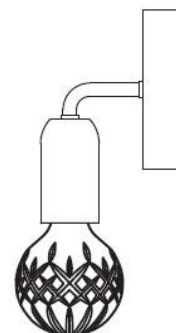

PRODUCT SPECIFICATION

Light Source: 1 x Max 2W E27 LED (included)

IP Code: 20

Dimming: Dimmable using leading edge (Triac).

Dimensions: Base: Ø12cm
Height: 26.6cm
Depth: 13.2cm

12cm / 4 ¾ in

13.2cm / 5 ¼ in

26.6cm
10 ½ in