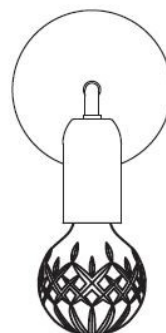

PRODUCT SPECIFICATION

Light Source: 1 x Max 2W E27 LED (included)

IP Code: 20

Dimming: Dimmable using leading edge (Triac).

Dimensions: Base: Ø12cm
Height: 26.6cm
Depth: 13.2cm

12cm / 4 ¾ in

13.2cm / 5 ¼ in

26.6cm
10 ½ in