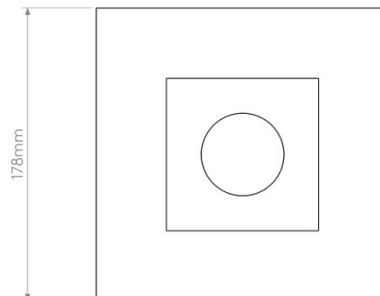

The Trimless Square is wired in, dimmable depending on the lamp selected, and requires no separate driver. It is fire-rated to 90 minutes, and the terminal block can only be accessed from above. This product must be installed before the final plaster skim. Most suited to bathrooms, shower areas, kitchens, hallways, and interior ceilings where a square trimless recessed light is required.

## PRODUCT SPECIFICATION

**Light Source:** 1 x Max 6W GU10 LED (Excluded)

**IP Code:** 65

**Dimming:** Dimmable via mains phase dimming.

**Dimensions:** Height: 12.25cm  
Width: 9cm  
Depth: 9cm  
Cut Out Hole Length: 9.5cm  
Cut Out Hole Width: 9.5cm  
Recess Depth: 15cm