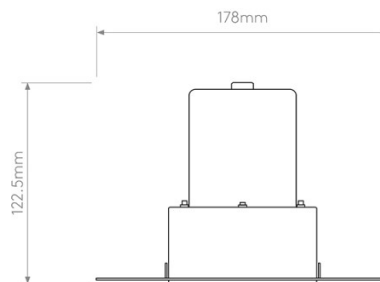

The square shape gives the fitting a more architectural look than the round Trimless version, but it still sits neatly once plastered in. Its IP65 rating means it can be used in bathroom zones 1, 2, and 3, including shower areas, as well as kitchens and other ceilings that need a protected recessed fitting.

The Trimless Square is wired in, dimmable depending on the lamp selected, and requires no separate driver. It is fire-rated to 90 minutes, and the terminal block can only be accessed from above. This product must be installed before the final plaster skim. Most suited to bathrooms, shower areas, kitchens, hallways, and interior ceilings where a square trimless recessed light is required.

## PRODUCT SPECIFICATION

**Light Source:** 1 x Max 6W GU10 LED (Excluded)

**IP Code:** 65

**Dimming:** Dimmable via mains phase dimming.

**Dimensions:** Height: 12.25cm  
Width: 9cm  
Depth: 9cm  
Cut Out Hole Length: 9.5cm  
Cut Out Hole Width: 9.5cm  
Recess Depth: 15cm