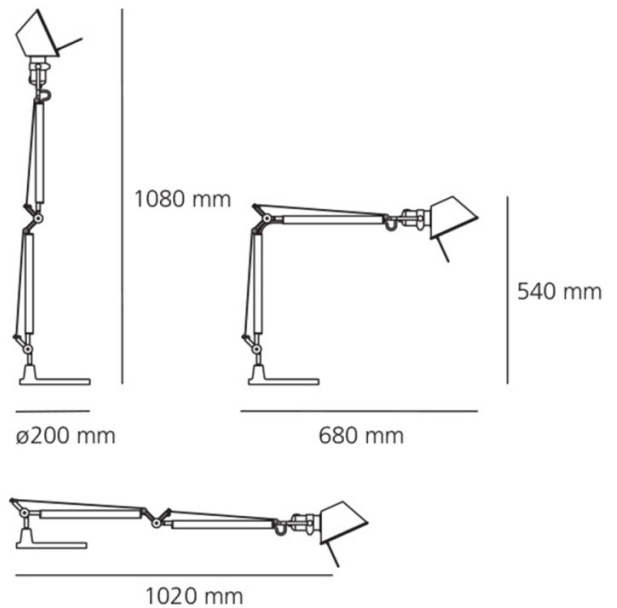

The lamp head is adjustable in all directions and includes a stamped aluminium reflector for uniform light distribution. Its articulated arm system uses an innovative spring mechanism, allowing the lamp to be adjusted in height and tilt for flexible use across desks, side tables, and reading positions.

Artemide Tolomeo Mini Table Lamp is available in Aluminium, Black, and White. Best suited for desks, bedside tables, side tables, and smaller work surfaces where an adjustable table lamp is needed with the established Tolomeo form.

PRODUCT SPECIFICATION

Light Source: 1 x Max 8W E27 LED (Excluded)

IP Code: 20

Dimming: Integrated on/off switch on the product.

Dimensions: Height: 54cm
Length: 68cm
Base: Ø20cm
Max Extension Height: 108cm
Max Extension Length: 102cm