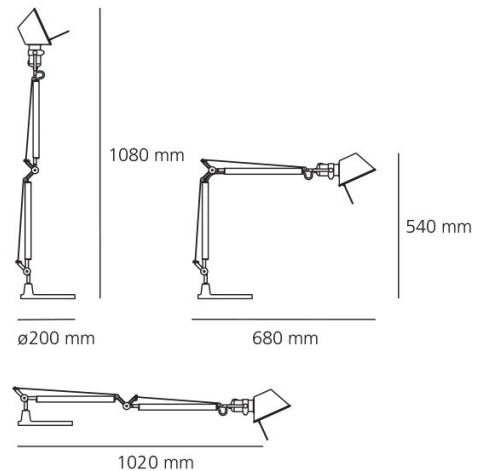

Artemide Tolomeo Mini LED Table Lamp

The Artemide Tolomeo Mini LED Table Lamp is a modern take on a classic design. Its contemporary aluminium form features a fully adjustable, spring-balanced arm with a tiltable and rotatable diffuser, allowing users to direct light precisely where required. The LED light source produces a focused, evenly diffused light, perfect for use as functional lighting. With an integrated dimmer on the head, the light output can be adjusted to alternate between task and ambient lighting.

Characterised by its clean lines and minimalist form, the Tolomeo Mini LED Table Lamp perfectly blends functionality with aesthetics. Its instantly recognisable form exudes timeless elegance, suiting a wide range of interiors. Display in a home office, at a bedside, or in a reading nook, where precise lighting is essential. With a heavy base and a robust design, the Tolomeo Mini LED Table Lamp has been crafted to last a lifetime.

PRODUCT SPECIFICATION

- Light Source:** 8W, 3000K, 761 Lumens
- IP Code:** 20
- Dimming:** Integrated dimmer on the product.
- Dimensions:** Depth: 68-102cm
Height: 54-108cm
Base: Ø20cm

For all sales and technical enquiries, please contact: