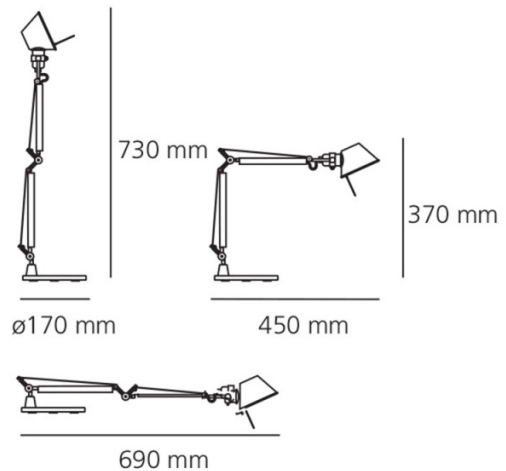

The articulated arm system uses the spring mechanism associated with Tolomeo, allowing the lamp to be adjusted in height and tilt. On this version, the light source is integrated, with a 3000K output and microswitch dimmer, giving the Micro table lamp a controlled, compact format for close task lighting

PRODUCT SPECIFICATION

Light Source: 7W, 3000K, 648 Lumens

IP Code: 20

Dimming: Integrated dimmer on the product.

Dimensions: Height: 37cm
Length: 45cm
Base: Ø17cm
Max Extension Height: 73cm
Max Extension Length: 69cm