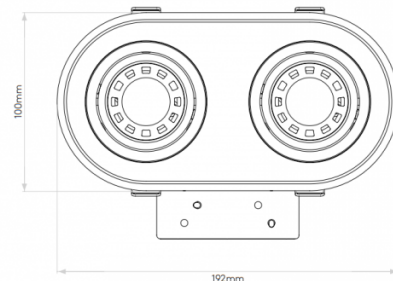

astro

Astro Minima Twin Adjustable Recessed Light

LA5968/T

SOURCE: <https://www.davidvillagelighting.co.uk/product/Astro-Minima-Twin-Adjustable-Recessed-Light/20453>

PRODUCT DESCRIPTION

Minima Twin Adjustable by Astro

Part of the Minima range of interior recessed lights by Astro, the Minima Twin spotlights are now available in a matt white and a stunning matt black option. The lights are dimmable via mains phase dimming, when used with a dimmable light source. The spotlights are adjustable and can be tilted up to 20° or rotated up to 360° allowing you to direct the light as you wish. Rated at IP20, Minima Twin are suitable for interior spaces, including bathrooms (strictly zone 3).

Please not that the Minima Twin can be installed in existing ceilings. Suitable only for plaster board installations, not for a solid ceiling

PRODUCT SPECIFICATION

- Light Source:** 2 x Max 6W GU10 LED (Excluded)
- IP Code:** 20
- Dimming:** Dimmable via mains phase dimming.
- Dimensions:** Height: 19.2cm
Width: 10cm
Depth: 12.5cm
Cut Out Hole: 9.2 x 9.5cm
Recess depth: 15cm