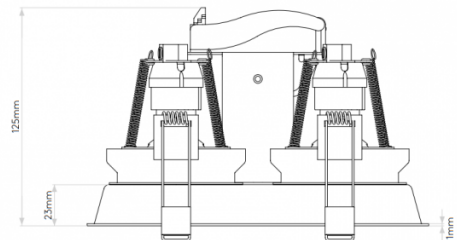

astro

Astro Minima Twin Adjustable Recessed Light

LA5968/T

SOURCE: <https://www.davidvillagelighting.co.uk/product/Astro-Minima-Twin-Adjustable-Recessed-Light/20453>

PRODUCT DESCRIPTION

Minima Twin Adjustable by Astro

Part of the Minima range of interior recessed lights by Astro, the Minima Twin spotlights are now available in a matt white and a stunning matt black option. The lights are dimmable via mains phase dimming, when used with a dimmable light source. The spotlights are adjustable and can be tilted up to 20° or rotated up to 360° allowing you to direct the light as you wish. Rated at IP20, Minima Twin are suitable for interior spaces, including bathrooms (strictly zone 3).

Please not that the Minima Twin can be installed in existing ceilings. Suitable only for plaster board installations, not for a solid ceiling

PRODUCT SPECIFICATION

- Light Source:** 2 x Max 6W GU10 LED (Excluded)
- IP Code:** 20
- Dimming:** Dimmable via mains phase dimming.
- Dimensions:** Height: 19.2cm
Width: 10cm
Depth: 12.5cm
Cut Out Hole: 9.2 x 9.5cm
Recess depth: 15cm