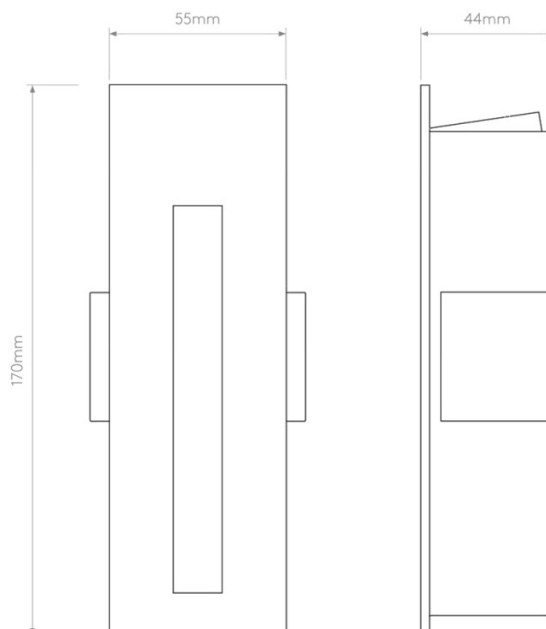

## PRODUCT SPECIFICATION

**Light Source:** **Warmest White:** 2W, 2700K, 40 Lumens  
**Warm White:** 2W, 3000K, 39 Lumens

**IP Code:** 20

**Dimming:** Dimmable when dimmable driver is installed.

**Dimensions:** Height: 17cm  
Width: 5cm  
Depth: 45cm