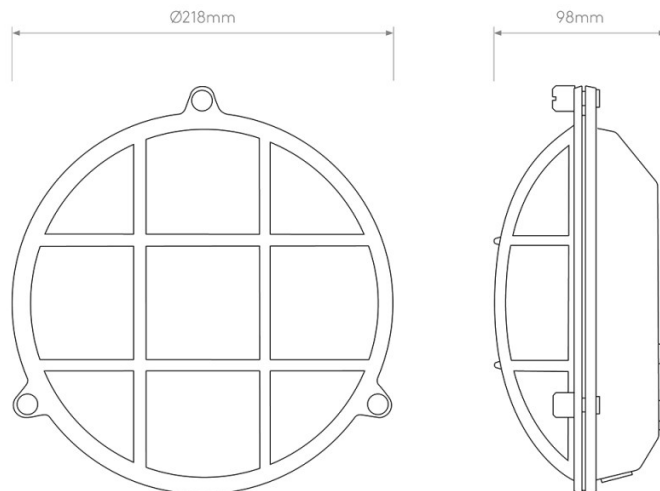

The frosted glass softens the view of the lamp inside, making the Thurso Round a useful choice where a more diffused output is needed from a compact exterior fitting. The Cast Brass finish gives the light a solid, functional look, with the round shape working well on brick, render, timber, or painted exterior surfaces.

With an IP44 rating, the Thurso Round is suitable for exterior use and bathroom zones 2 and 3. It is wired in, unswitched, dimmable, depending on the lamp selected, and suitable for mounting on flammable materials. Most suited to porches, exterior walls, covered entrances, utility areas, bathrooms, and ceiling or wall-mounted exterior schemes.

PRODUCT SPECIFICATION

Light Source: 1 x Max 42W E27/ES LED (Excluded)

IP Code: 44

Dimming: Dimmable via mains phase dimming.

Dimensions: Fixture: Ø21.8cm
Depth: 9.8cm

For all sales and technical enquiries, please contact: