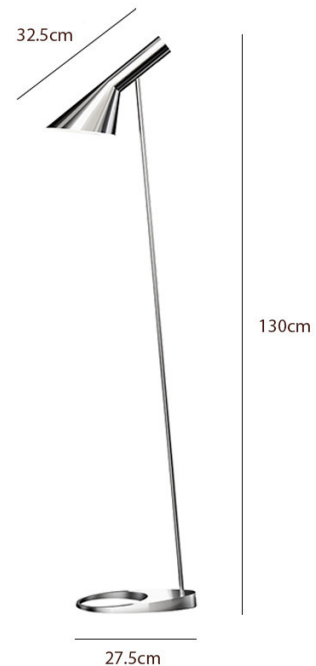

louis poulsen

Louis Poulsen AJ Stainless Steel Floor Lamp

LA4686/STEEL

SOURCE: <https://www.davidvillagelighting.co.uk/product/Louis-Poulsen-AJ-Stainless-Steel-Floor-Lamp/20523>

PRODUCT DESCRIPTION

Designer: Arne Jacobsen

Louis Poulsen AJ Stainless Steel Floor Lamp

To commemorate the 60th anniversary of the opening of the SAS Royal Hotel in Copenhagen, Louis Poulsen has rereleased the AJ Floor Lamp in its original polished stainless steel finish. Iconic architect and designer Arne Jacobsen designed the stainless steel finish in 1957 as part of the overall design concept for the SAS Royal Hotel.

The Louis Poulsen AJ Stainless Steel Floor Lamp is now available, and the polished finish reflects its surroundings and highlights its minimalist but iconic shape. The floor lamp emits a directional light as the shade can be directed and will add a stylish and timeless touch to many different types of spaces. A true collector's item that is decorative, versatile and very functional to use as an ambient light and a reading/task lamp.

PRODUCT SPECIFICATION

- Light Source:** 1 x Max 7W E27 LED (Excluded)
- IP Code:** 20
- Dimming:** In-line on/off switch included on cable.
- Dimensions:** Height: 130cm
Shade Length: 32.5cm
Base: Ø27.5cm
Cable Length: 240cm