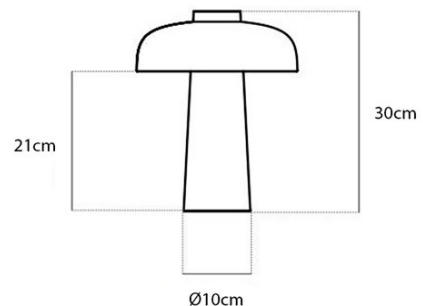

PRODUCT SPECIFICATION

Light Source: 9W, 2200-3000K (dim to warm), 330 Lumens

IP Code: 20

Dimming: Integrated dimmer included on product.

Dimensions: Shade: Ø24cm
Height: 30cm
Cable Length: 200cm

Ø10cm