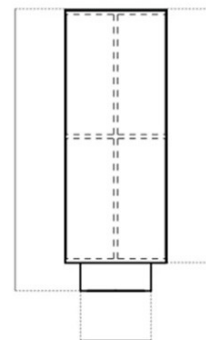

PRODUCT SPECIFICATION

- **Light Source:** 2 x Max 40W E27 (excluded)
- **IP Code:** 20
- **Dimming:** In-line dimmer included on cable.
- **Dimensions:** Shade: Ø30cm
  Height: 83cm
  Base: Ø21cm
  Cable Length: 300cm

Ø30cm

83cm

75cm

Ø21cm