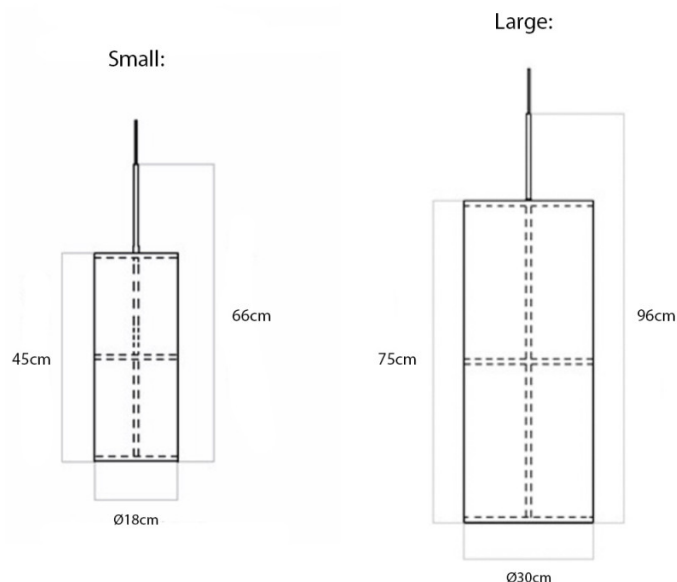

Hashira Pendant is available in a small (66cm) or large (96cm) size. The pendant would suit perfectly above a dining table, reception area or in hospitality areas, adding a warm ambience in any room. Explore the collection, which also includes a [floor lamp](#).

PRODUCT SPECIFICATION

Light Source: **Small** - 1 x Max 40W E27 (excluded)
Large - 2 x Max 40W E27 (excluded)

IP Code: 20

Dimming: Dimmable via mains phase dimming.

Dimensions: **Small** - Ø18cm, Height: 66cm
Large - Ø30cm, Height: 96cm

Ceiling Canopy: Ø11.5cm
Cable Length: 500cm

For all sales and technical enquiries, please contact:

+44 (0)114 263 4266

info@davidvillagelighting.co.uk

www.davidvillagelighting.co.uk