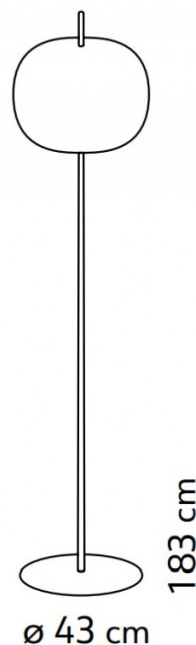

## KDLN Kushi XL Floor Lamp

LA10314

SOURCE: <https://www.davidvillagelighting.co.uk/product/KDLN-Kushi-XL-Floor-Lamp/20998>

### PRODUCT SPECIFICATION

**Light Source:** 2 x Max 70W E27 (excluded)

**IP Code:** 20

**Dimming:** In line dimmer included on cable.

**Dimensions:** Ø43cm  
Height: 183cm  
Cable Length: 290cm

**For all sales and technical enquiries, please contact:**