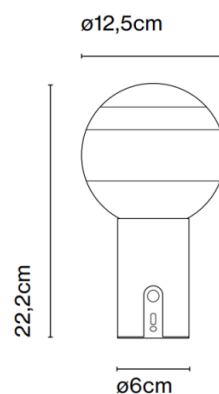

PRODUCT SPECIFICATION

Light Source: 3.5W, 2700K, 216 Lumens

IP Code: 20

Dimming: Integrated dimmer on product.

Dimensions: Shade: Ø12.5cm
Base: Ø6cm
Height: 22.2cm

For all sales and technical enquiries, please contact: