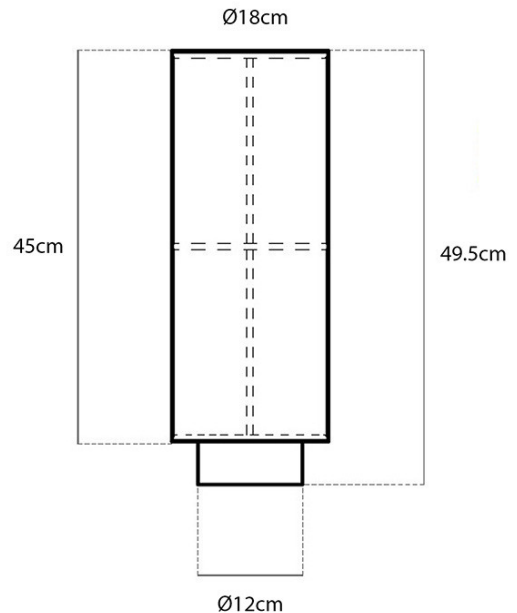

## PRODUCT SPECIFICATION

**Light Source:** 1 x Max 40W E27 (excluded)

**IP Code:** 20

**Dimming:** In-line dimmer included on cable.

**Dimensions:** Ø18cm  
Height: 49.5cm  
Cable Length: 200cm

**For all sales and technical enquiries, please contact:**