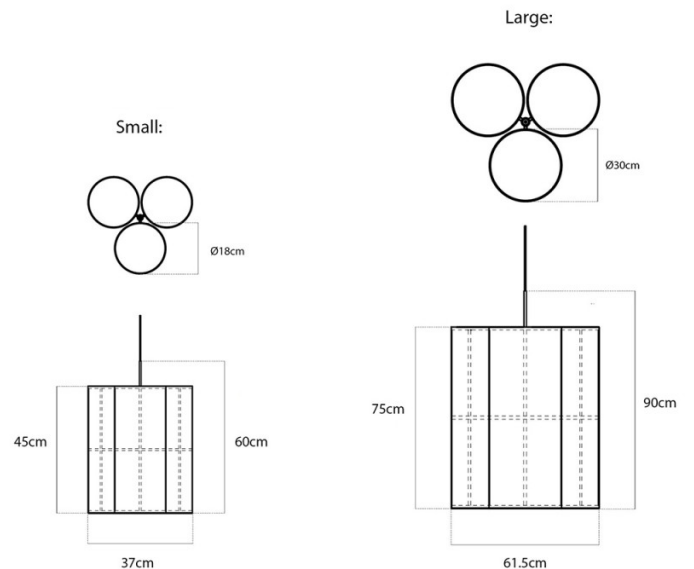

PRODUCT SPECIFICATION

Light Source: **Small** - 3 x Max 40W E27 (excluded)
Large - 6 x Max 40W E27 (excluded)

IP Code: 20

Dimming: Dimmable via mains phase dimming.

Dimensions: Small:
 Each Shade: Ø18cm
 Width: 37cm
 Height: 45cm

Large:
 Each Shade: Ø30cm
 Width: 61.5cm
 Height: 75cm

Ceiling Canopy: Ø11.5cm
 Ceiling Canopy Height: 3.8cm
 Cable Length: 500cm

For all sales and technical enquiries, please contact:

+44 (0)114 263 4266