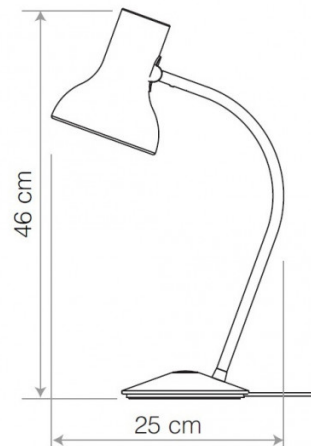

### Anglepoise Type 75 Mini Table Lamp

Part of the [Anglepoise Type 75 Collection](#), the Type 75 Mini Table Lamp takes the Type 75 design in a new direction. The lamp's form is simplified in scope for a simple yet elegant profile, while the curved arm adds a decorative element. With a wide range of movement within the shade, the Type 75 Mini Table Lamp is an ideal reading companion that provides a touch of sophistication to any interior.

## PRODUCT SPECIFICATION

- Light Source:** 1 x Max 6W E27 LED (Included)
- IP Code:** 20
- Dimming:** Integrated on/off switch on the product.
- Dimensions:** Shade: Ø13cm  
Shade Height: 15cm  
Height: 46cm  
Base: Ø15cm  
Cable Length: 180cm