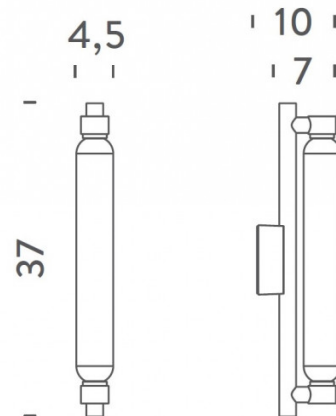

### PRODUCT SPECIFICATION

- Light Source:** 10W, 2700K, 925 lumens
- IP Code:** 45
- Dimming:** Dimmable via Triac dimming
- Dimensions:** 4.5cm width  
37cm height  
10cm depth

**For all sales and technical enquiries, please contact:**