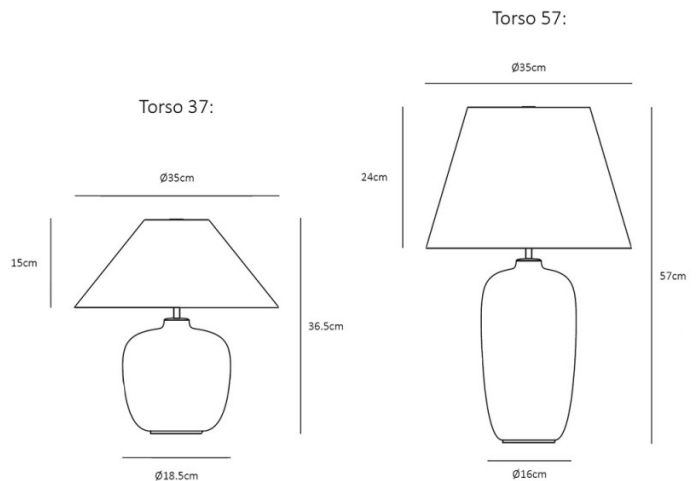

The Torso table light comes in two finishes, with a sand or black base, which are both paired with an off-white shade, making it perfect for many design schemes and interiors. The sand finish comes in the smaller Size 37, whereas the black finish comes in the larger Size 57. The lampshade also has a touch dimmer on the top for 3 light settings, so you can create the exact ambience you need. A gorgeous table lamp, this light will work in any home or work environment to provide a warm and ambient glow.

## PRODUCT SPECIFICATION

**Light Source:** **Size 37:** 1 x Max 4W E14 LED (Included)  
**Size 57:** 1 x Max 8W E27 LED (Included)

**IP Code:** 20

**Dimming:** Integrated dimmer on the product.

**Dimensions: Size 37:**  
Shade: Ø35cm  
Shade Height: 15cm  
Full Height: 36.5cm  
Base: Ø18.5cm

**Size 57:**  
Shade: Ø35cm  
Shade Height: 24cm  
Full Height: 57cm  
Base: Ø16cm

Cable Length: 200cm

**For all sales and technical enquiries, please contact:**

+44 (0)114 263 4266

[info@davidvillagelighting.co.uk](mailto:info@davidvillagelighting.co.uk)