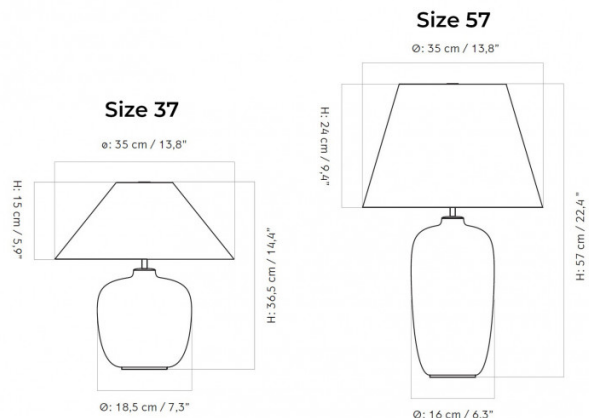

The Torso table light comes in a two finishes, with a sand or black base which are both paired with an off-white shade, making it perfect for many design schemes and interiors. The sand finish comes in the smaller Size 37, whereas the black finish comes in the larger Size 57. The lampshade also has a touch dimmer on the top for 3 light settings so you can create the exact ambience you need. A gorgeous table lamp, this light will work in any home or work environment to provide a warm and ambient glow.

PRODUCT SPECIFICATION

Light Source: **Size 37** - 1 x max 4W E14 LED (included)
Size 57 - 1 x max 8W E27 LED (included)

IP Code: 20

Dimming: Integrated dimmer on the product.

Dimensions: Size 37:
 Ø35cm shade
 15cm shade height
 36.5cm height
 Ø18.5cm base

Size 57:
 Ø35cm shade
 24cm shade height
 57cm height
 Ø16cm base

200cm cable length

For all sales and technical enquiries, please contact:

+44 (0)114 263 4266

info@davidvillagelighting.co.uk

www.davidvillagelighting.co.uk