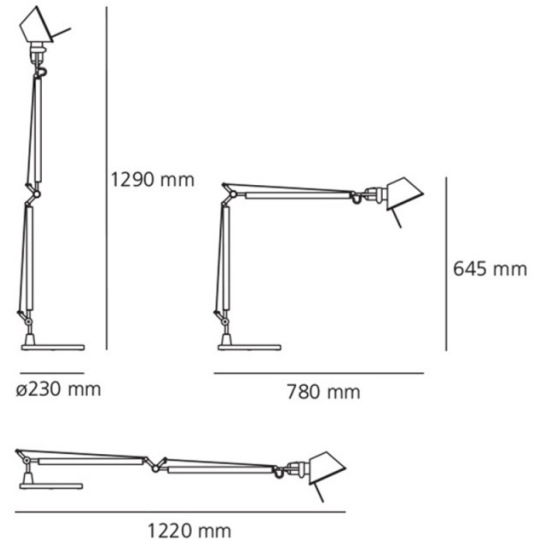

The head is adjustable in all directions and fitted with a stamped aluminium reflector for uniform light distribution, while the articulated arm system uses an innovative spring mechanism so the lamp can be adjusted in height and tilt with precision. That combination is what makes Tolomeo work equally well as a desk lamp, a reading light, or a table lamp for more relaxed settings.

PRODUCT SPECIFICATION

- Light Source:** 1 x Max 12W E27 LED (Excluded)
- IP Code:** 20
- Dimming:** Integrated on/off switch on the product.
- Dimensions:** Height: 64.5cm  
Length: 78cm  
Base: Ø23cm  
Max Extension Height: 129cm  
Max Extension Length: 122cm