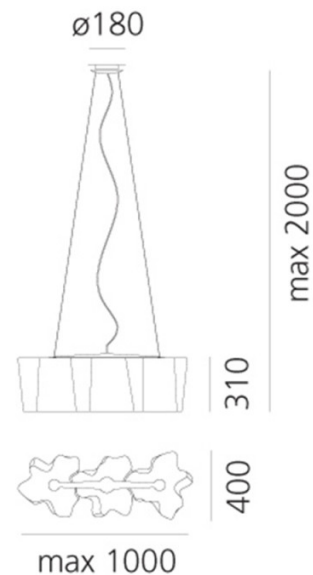

PRODUCT SPECIFICATION

Light Source: 3 x Max 12W E27 LED Dimmable (Excluded)

IP Code: 20

Dimming: Dimmable via mains phase dimming.

Dimensions: Height: 31cm
Width: 40cm
Length: 100cm
Canopy: Ø18cm

Cable Length: 200cm