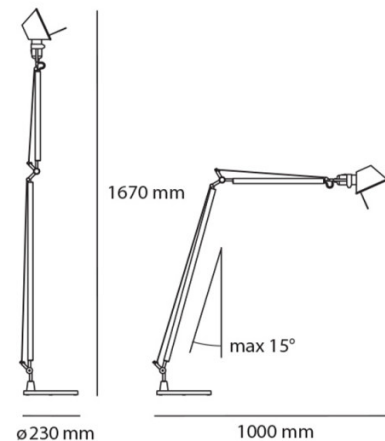

PRODUCT SPECIFICATION

Light Source: 1 x Max 12W E27 LED (Excluded)

IP Code: 20

Dimming: Integrated on/off switch on the product.

Dimensions: Base: Ø23cm
Max Extension Height: 167cm
Max Extension Length: 100cm

Cable Length: 180cm