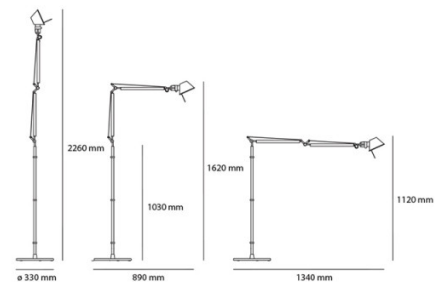

PRODUCT SPECIFICATION

- **Light** Tolomeo: 1 x Max 12W LED E27 (Excluded)
- **Source:** Tolomeo Micro: 1 x Max 6W LED E14 (Excluded)
- **IP Code:** 20
- **Dimming:** Integrated on/off switch on the product.
- **Dimensions: Tolomeo:**
  - Height: 162cm
  - Base: Ø33cm
  - Max Extension Height: 226cm
- **Tolomeo Micro:**
  - Height: 109cm
  - Base: Ø23cm
  - Max Extension Height: 172cm
  - Max Extension Length: 69cm
- Cable Length: 180cm

Tolomeo