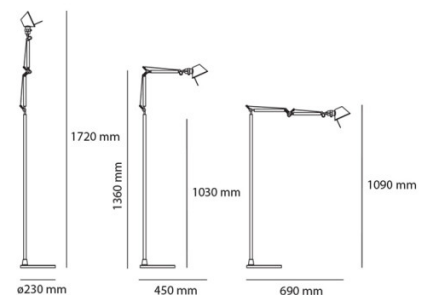

Tolomeo Micro