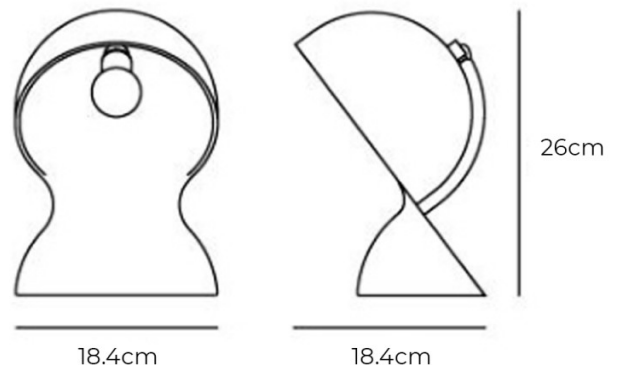

## PRODUCT SPECIFICATION

**Light Source:** 1 x Max 6W E14 (Excluded)

**IP Code:** 20

**Dimming:** Non-Dimmable.

**Dimensions:** Height: 26cm  
Width: 18.4cm

**For all sales and technical enquiries, please contact:**