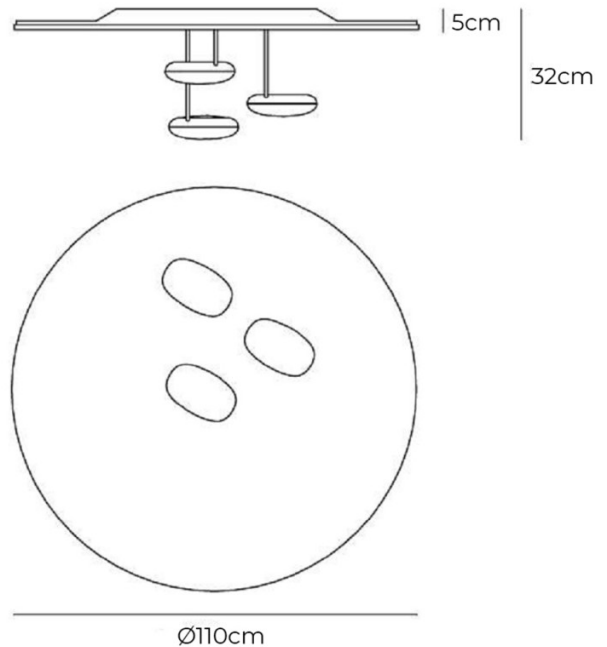

The Artemide Droplet Ceiling Light is a design by Ross Lovegrove, and depicts a moment frozen in time. Droplet consists of a wavy aluminium surface that is illuminated by three steel pebble-like elements, adding a futuristic touch to your interior. The design is similar to the ripples created when you throw pebbles into a water surface, and Lovegrove's influence is clear, as he takes inspiration from the logic and intelligence found in nature.

Droplet combines organic forms with high-quality lighting technology, providing functional indirect illumination. This striking ceiling light is a bold addition to your entryway, reception area, foyer or other contemporary environment. The lighting solution is also available in a [mini version](#) with only one light source, that can be used on either your wall or ceiling.

PRODUCT SPECIFICATION

- Light Source:** 3 x 29W, 3000K, 3031 Lumens
- IP Code:** 20
- Dimming:** Dimmable via Push to make dimming systems using push to make switches
- Dimensions:** Ø110cm
Depth: 34cm
Recess Depth: 5cm