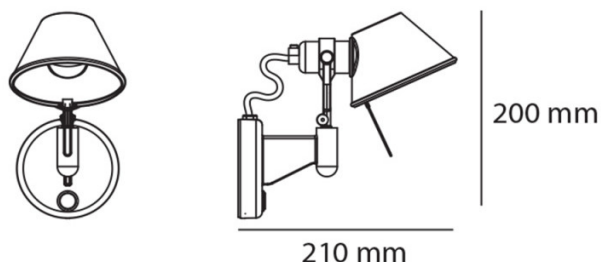

The Faretto is a simpler arrangement than the arm versions. The head is fixed to the wall support, but it can still be aimed for reading, work surfaces, or more localised light. This page includes Tolomeo Faretto and Tolomeo Micro Faretto, with switched and unswitched versions.

Artemide Tolomeo Faretto Wall Light comes in Aluminium. The standard size gives a little more projection from the wall, while the Micro keeps the fitting smaller. Best suited for bedside tables, reading chairs, hallways, kitchen worktops, desks, and other places where a small adjustable wall light is more practical than a table lamp.

**Dimensions: Tolomeo Faretto:**  
 Height: 23cm  
 Depth: 25cm

**Tolomeo Faretto Micro:**  
 Height: 20cm  
 Depth: 20cm

Tolomeo Faretto

Tolomeo Faretto Micro

**For all sales and technical enquiries, please contact:**