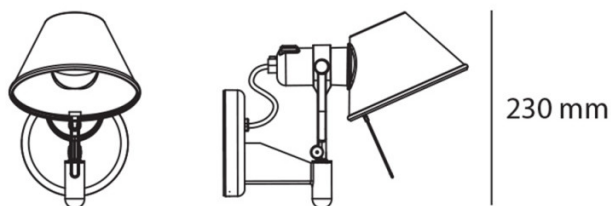

Artemide Tolomeo Faretto Wall Light comes in Aluminium. The standard size gives a little more projection from the wall, while the Micro keeps the fitting smaller. Best suited for bedside tables, reading chairs, hallways, kitchen worktops, desks, and other places where a small adjustable wall light is more practical than a table lamp.

**Dimensions: Tolomeo Faretto:**  
 Height: 23cm  
 Depth: 25cm

**Tolomeo Faretto Micro:**  
 Height: 20cm  
 Depth: 20cm

Tolomeo Faretto

Tolomeo Faretto Micro

**For all sales and technical enquiries, please contact:**