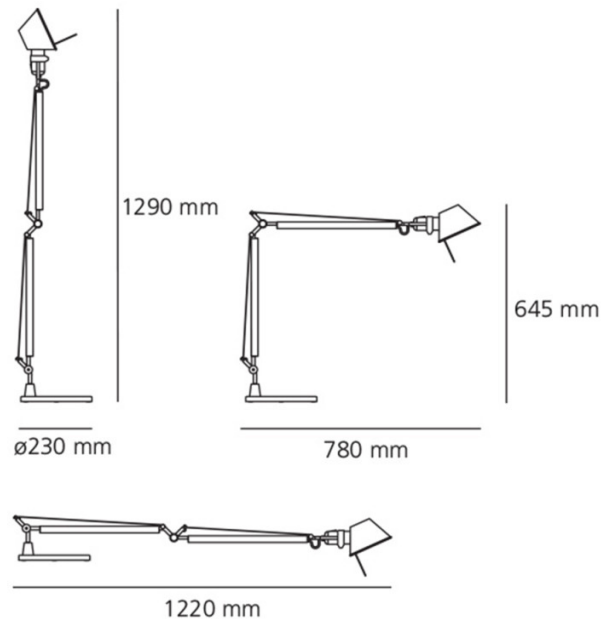

The articulated arm system remains central to the design. An innovative spring mechanism allows the lamp to be adjusted in height and tilt, while the movable head directs light exactly where it is needed. This listed version is supplied with the aluminium table base, so the composition stays focused on the classic desk format rather than the interchangeable clamp or fixed support options.

Artemide Tolomeo LED Table Lamp is available here as the body lamp with an aluminium table base, combining the familiar Tolomeo silhouette with an integrated dimmer on the product and a more contained LED light source. Best suited for desks, home working spaces, bedside tables, and reading corners where an adjustable table lamp is needed with a clear, established design language.

PRODUCT SPECIFICATION

Light Source: 8W, 3000K, 761 Lumens

IP Code: 20

Dimming: Integrated dimmer on the product.

Dimensions: Height: 64.5cm
Length: 78cm
Base: Ø23cm
Max Extension Height: 129cm
Max Extension Length: 122cm