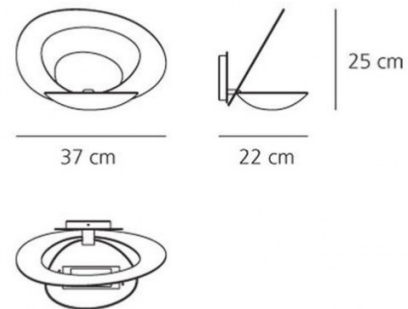

PRODUCT SPECIFICATION

Light Source: 1 x Max 11W LED R7s (Excluded)

IP Code: 20

Dimming: Dimmable via mains phase dimming.

Dimensions: Width: 37cm
Height: 25cm
Depth: 22cm

For all sales and technical enquiries, please contact: