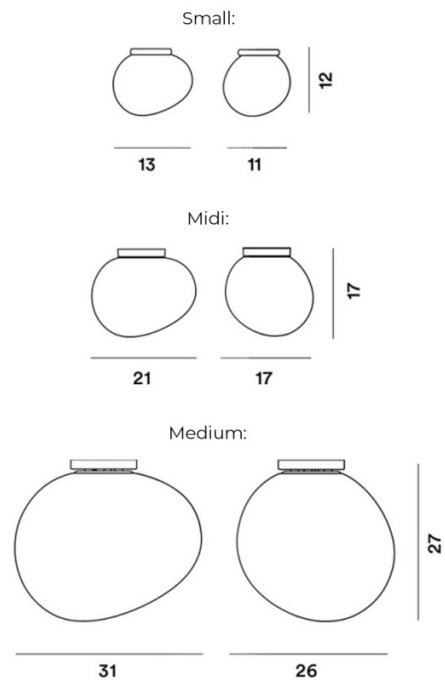

PRODUCT SPECIFICATION

Light Source: **Small:** 1 x Max 8W G9 (excluded)
Midi: 1 x Max 5.5W E14 (included)
Medium: 1 x Max 18W E27 (included)

IP Code: 20

Dimming: Dimmable via mains phase dimming.

Dimensions: Small:
 Shade Width: 13cm
 Shade Depth: 11cm
 Shade Height: 12cm

Midi:
 Shade Width 21cm
 Shade Depth: 17cm
 Shade Height: 17cm

Medium:
 Shade Width: 31cm
 Shade Depth: 26cm
 Shade Height: 27cm

For all sales and technical enquiries, please contact:

+44 (0)114 263 4266