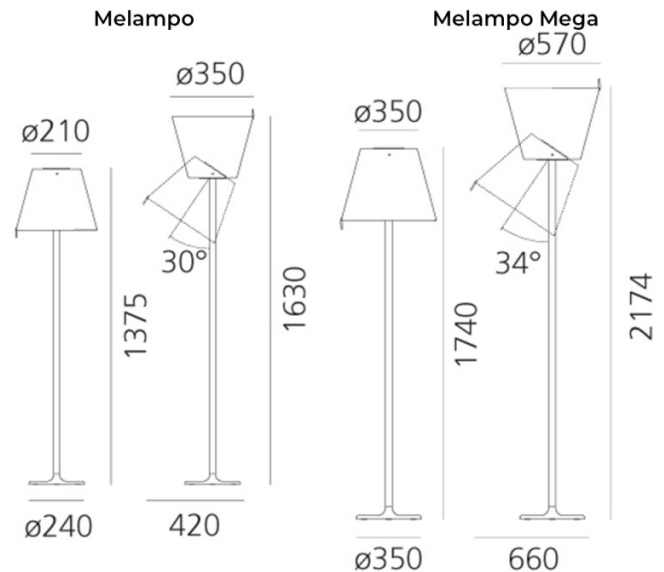

Artemide Melampo Floor Lamp

LA8231

SOURCE: <https://www.davidvillagelighting.co.uk/product/Artemide-Melampo-Floor-Lamp/862>

PRODUCT DESCRIPTION

Designer: Adrien Gardere

Artemide Melampo Floor Lamp

Artemide Melampo Floor Lamp is available in the standard Melampo and the larger Melampo Mega, both designed by Adrien Gardere with a simple and elegant look. The design combines a painted metal base and stem with a silk satin fabric diffuser on a technopolymer frame.

What defines the fitting is the movable diffuser. It can be tilted to adjust the light for reading or turned upside down for indirect ambient lighting, so the lamp shifts between direct, diffused, adjustable, and indirect emission through the position of the shade.

PRODUCT SPECIFICATION

- Light Source:** **Standard:** 2 x Max 17W E27 LED (Excluded)
Mega: 2 x Max 21W E27 LED Dimmable (Excluded)
- IP Code:** 20
- Dimming:** **Standard:** Non-dimmable
Mega: In-line dimmer included on cable.
- Dimensions: Standard:**
Shade: Ø35cm
Height: 163cm
Base: Ø24cm
- Mega:**
Shade: Ø57cm
Height: 174cm
Base: Ø35cm
- Cable Length: 180cm