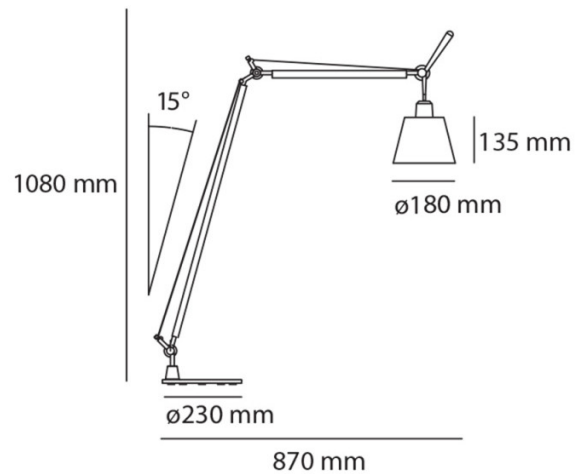

PRODUCT SPECIFICATION

Light Source: 1 x Max 8W E27 (Excluded)

IP Code: 20

Dimming: Integrated on/off switch on the product.

Dimensions: Height: 108cm
Shade: Ø18cm
Max Extension Length: 87cm

Cable Length: 180cm